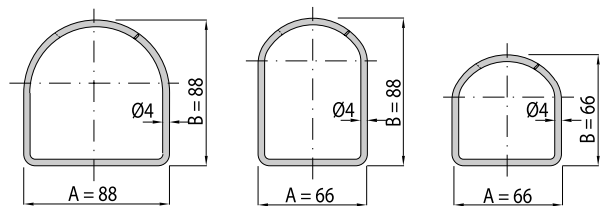

Type of cable clamp	Package	Dimensions A x B [mm]	Catalogue number
	5 pcs	88 x 88	WZ-SB52-00-01-000
		66 x 88	WZ-SB52-00-02-000
		66 x 66	WZ-SB52-00-03-000
		44 x 110	WZ-SB52-00-04-000
		44 x 88	WZ-SB52-00-05-000
		44 x 66	WZ-SB52-00-06-000
		44 x 44	WZ-SB52-00-07-000
	5 pcs	88 x 88	WZ-SB53-00-01-000
		66 x 88	WZ-SB53-00-02-000
		66 x 66	WZ-SB53-00-03-000
		44 x 110	WZ-SB53-00-04-000
		44 x 88	WZ-SB53-00-05-000
		44 x 66	WZ-SB53-00-06-000
		44 x 44	WZ-SB53-00-07-000
	5 pcs	88 x 88	WZ-SB54-00-01-000
		66 x 88	WZ-SB54-00-02-000
		66 x 66	WZ-SB54-00-03-000
		44 x 110	WZ-SB54-00-04-000
		44 x 88	WZ-SB54-00-05-000
		44 x 66	WZ-SB54-00-06-000
		44 x 44	WZ-SB54-00-07-000

Cable management bar

19" assembly, height: 1 U.

With slots for mounting cable clamps.

Material

Sheet steel powder painted in light grey (RAL 7035) or black (RAL 9005).

Scope of delivery

Cable management bar,
8 rubber covers for not used slots,
fixing accessories.

Note:

Cable clamps should be ordered separately.

Cable management bar

Height [U = 44.45 mm]	Package	Colour	Catalogue number
1 U	1 pc.	RAL 7035	WZ-SB55-00-00-011
		RAL 9005	WZ-SB55-00-00-161