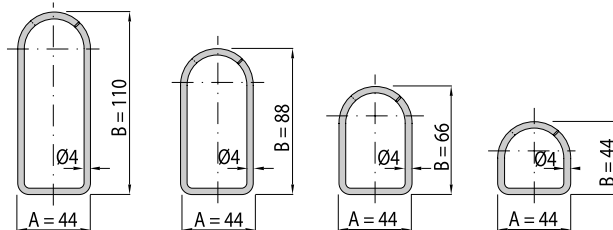

ACCESSORIES FOR CABINETS AND OPEN RACKS

CABLE MANAGEMENT

Cable clamps

Intended for fixing

- on cable management bars,
- on mounting profiles.

Material

Zn coated steel.

Scope of delivery

Type of cable clamp	Package	Dimensions A x B [mm]	Catalogue number
	5 pcs	88 x 88	WZ-SB52-00-01-000
		66 x 88	WZ-SB52-00-02-000
		66 x 66	WZ-SB52-00-03-000
		44 x 110	WZ-SB52-00-04-000
		44 x 88	WZ-SB52-00-05-000
		44 x 66	WZ-SB52-00-06-000
		44 x 44	WZ-SB52-00-07-000
	5 pcs	88 x 88	WZ-SB53-00-01-000
		66 x 88	WZ-SB53-00-02-000
		66 x 66	WZ-SB53-00-03-000
		44 x 110	WZ-SB53-00-04-000
		44 x 88	WZ-SB53-00-05-000
		44 x 66	WZ-SB53-00-06-000
		44 x 44	WZ-SB53-00-07-000
	5 pcs	88 x 88	WZ-SB54-00-01-000
		66 x 88	WZ-SB54-00-02-000
		66 x 66	WZ-SB54-00-03-000
		44 x 110	WZ-SB54-00-04-000
		44 x 88	WZ-SB54-00-05-000
		44 x 66	WZ-SB54-00-06-000
		44 x 44	WZ-SB54-00-07-000

Cable management bar

19" assembly, height: 1 U.

With slots for mounting cable clamps.

Material

Sheet steel powder painted in light grey (RAL 7035) or black (RAL 9005).

Scope of delivery

Cable management bar,
8 rubber covers for not used slots,
fixing accessories.

Note:

Cable clamps should be ordered separately.

Cable management bar

Height [U = 44.45 mm]	Package	Colour	Catalogue number
1 U	1 pc.	RAL 7035	WZ-SB55-00-00-011
		RAL 9005	WZ-SB55-00-00-161